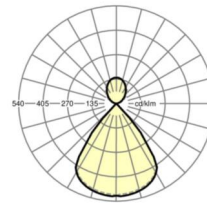

CHARACTERISTICS

Order number	60641044170
EAN number	4020863419920
Commodity code	94051190
Certification mark	IP 20, Protection class I, VDU 65°<100, F, Indoor, CE
Impact resistance (IK rating)	IK02
Ambient temperatur	ta 25°C
Warranty period	5 years
State funding programs	BEG - Federal funding for efficient buildings (valid only for Germany)

ELECTRICAL ENGINEERING

Controller	Electronic driver (1 pcs.)
System output	15W
Mains voltage	230V/50Hz
Circuit breakers (inrush current)	55 pieces/B10, 90 pieces/B16, 65 pieces/C10, 100 pieces/C16
Energy efficiency class/light source	B

LIGHTING TECHNOLOGY

Placement	LED, Colour rendering/Light colour CRI ≥ 80 / 4000K
Colour tolerance (MacAdam)	3SDCM
Photobiological safety (Luminaire)	RG1
Nominal luminous flux	2145lm
LED service life	50000h L80/B10 (Tq 25°C)
Luminaire luminous efficiency	141lm/W

MECHANICS

Housing colour	traffic white RAL 9016
Dimensions (LxWxH/DxH)	571mm x 76mm x 69mm
Weight (net)	1.8kg
Cable entry KE (X/Y)	90mm/0mm
Type of installation	Wall mounting

Dimensions

L	571 mm	Length
B	76 mm	Width
H	69 mm	Height
A1	430 mm	Mounting distance single mounting
X	90 mm	Distance cable infeed to the center of the luminaire on the X-axis
Y	0 mm	Distance cable infeed to the center of the luminaire on the Y-axis

DEEP-LINK

<https://www.regiolux.de/en/article/60641044170>

Reference	LED 2100lm 840
ηLB	100 %
Φ ↓/↑	68 % / 32 %